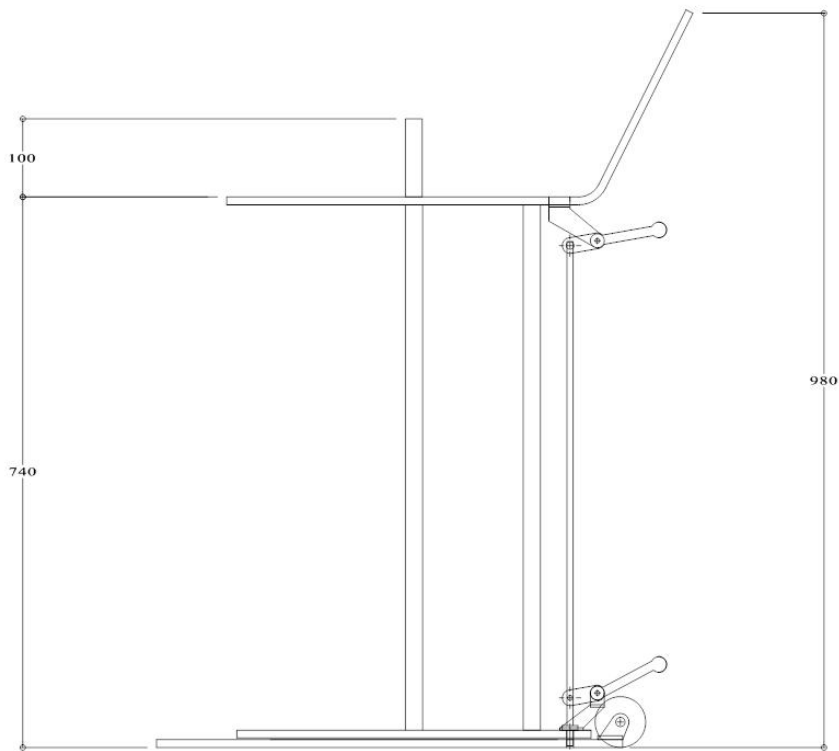

ROTALITE.AS 9048 and AS9048 EW: BASIC DIMENSIONS. in mm.

AS 9048 - 445  
AS 9048 EW - 495

PLAN VIEW

PLAN VIEW

SIDE VIEW.

Allspeed Engineering Ltd  
Tel. 01773 767603  
Fax. 01773 767604