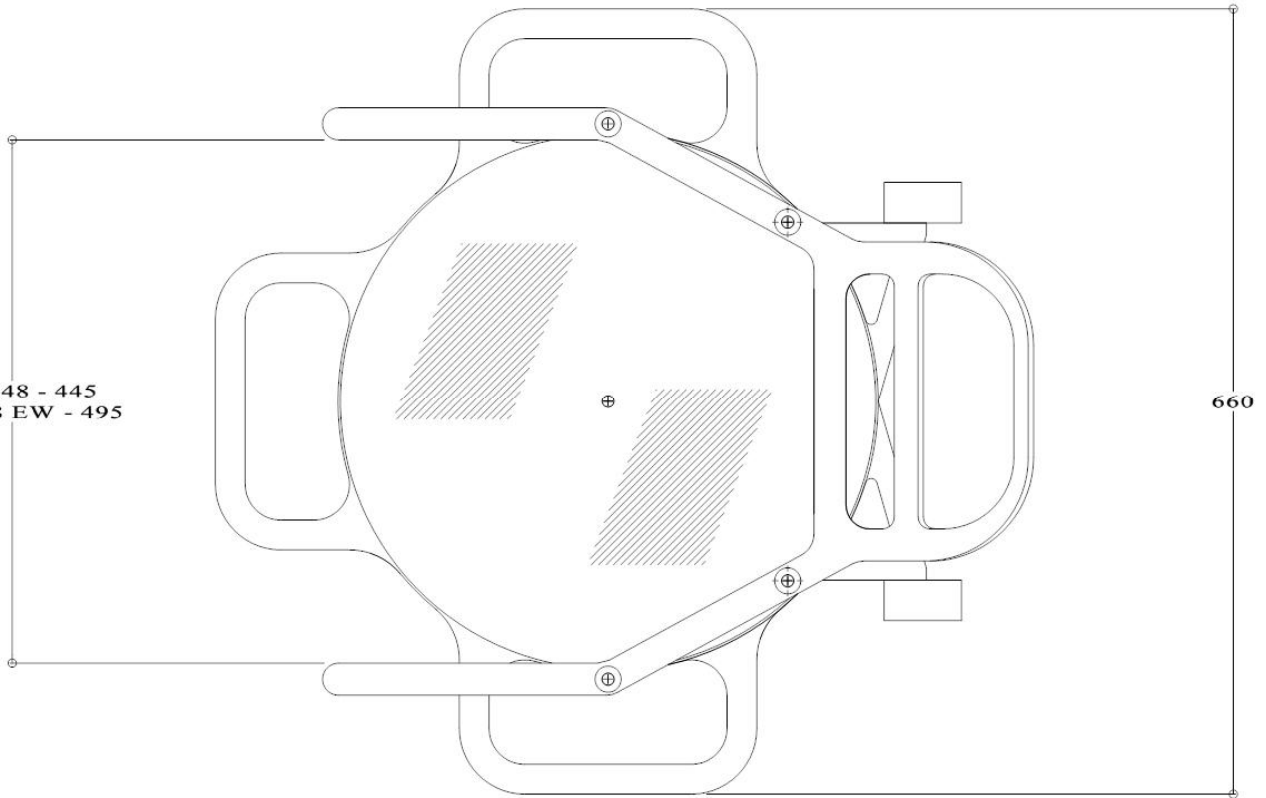

ROTALITE.AS 9048 and AS9048 EW: BASIC DIMENSIONS. in mm.

AS 9048 - 445  
AS 9048 EW - 495

PLAN VIEW

PLAN VIEW

SIDE VIEW.

Allspeed Engineering Ltd  
Tel. 01773 767603  
Fax. 01773 767604